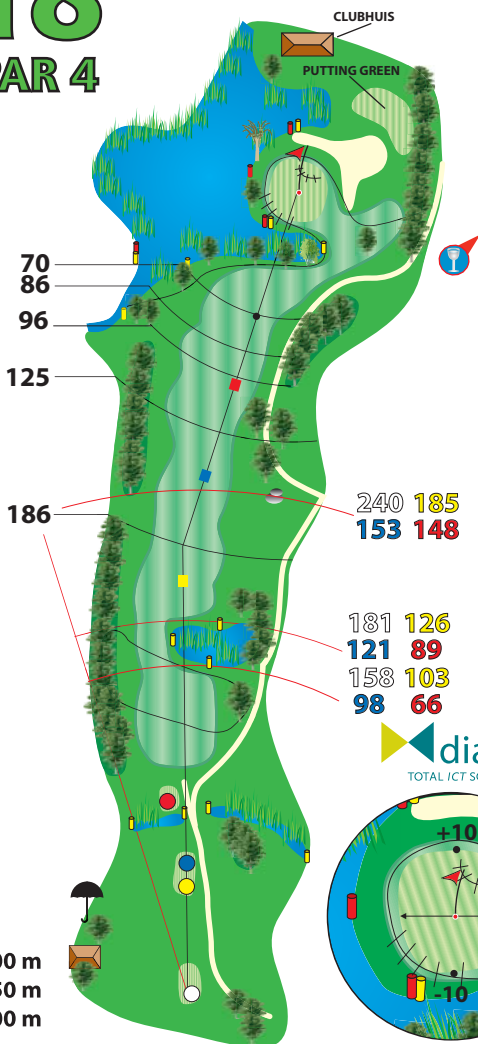

18

PAR 4

402 347 342 310

All meters are to CENTER of green

GolfMax®