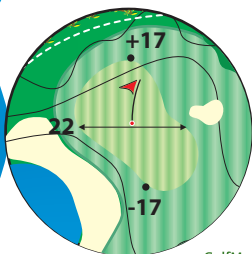

## PAR 5

471 458 382 374

All meters are to CENTER of green

OUT OF BOUNDS

OUT OF BOUNDS

OUT OF BOUNDS

279 266  
190 184

179 166  
90 84

TO FRONT GREEN

- 50 m
- 100 m
- 150 m
- 200 m

GolfMax®